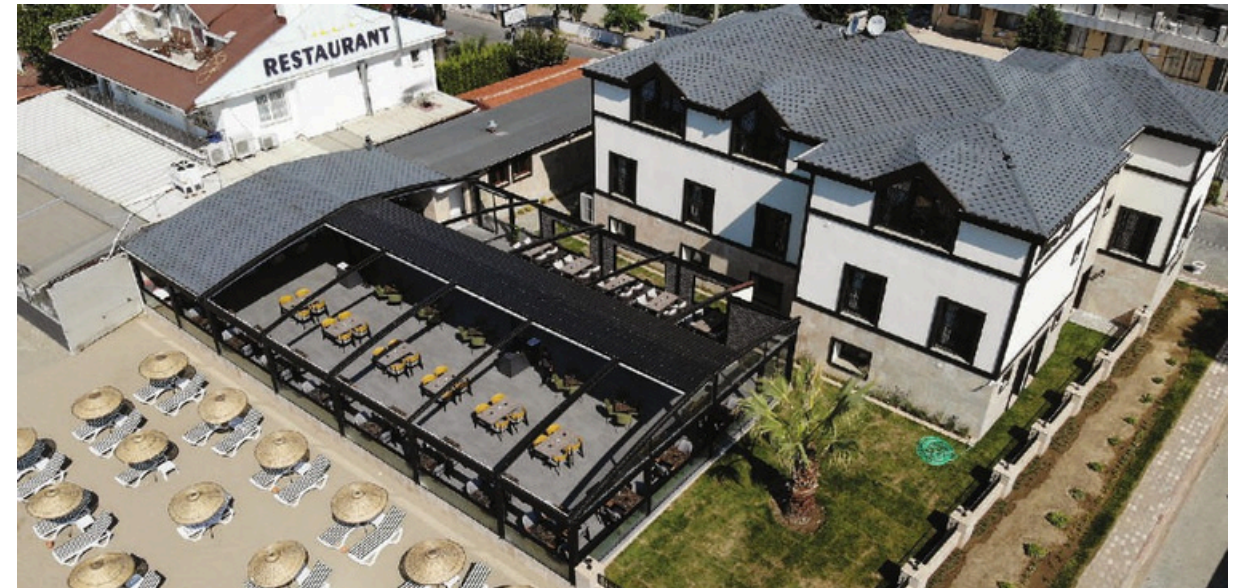

Alasi

პეჩოტაშვილი კაბადონი

PERGOLA R1 FALCATE TECTONA SYSTEM

TURN YOUR SPACE INTO ENTER OF ATRACTOR

WE HAVE THOUGHT OF EVERY DETAIL SO THAT YOU CAN TURN A SIMPLE,ORDINARY PLACE INTO A UNIQUE ATTRACTION.IT IS UP TO US TO DESIGN THE ONE-BUTTON SYSTEM TO OFFER OUTDOOR PLEASURE TO YOUR GUESTS IN YOUR VERY LARGE AREAS,AND IT IS UP TO YOU TO BLOW THEIR MINDS WITH YOUR TASTE.

აღსრულებული პროექტი

BIOCLIMATIC PERGOLA SYSTEMS
ბიო-კლიმატური სისტემები

B-CUBE SPACE

EN B-CUBE SPACE STANDS OUT WITH SYSTEM STRUCTURE MOUNTED ON A FLAT AREA AND SUPPORTED BY FRONT CARRIER STRUTS. IF YOU HAVE A LARGE SPACE IN OUTDOOR DESIGN, THE B-CUBE SPACE MODEL IS FOR YOU.

DESIGNED TO BE COMFORTABLY ADAPTED TO YOUR EXISTING STRUCTURE, OUR SPACE MODEL PROMISES YOU ALL THE ADVANTAGES OFFERED BY THE BIOCLIMATIC PERGOLA SYSTEM.

THANKS TO THE FACT THAT THE SUN BREAKER PANELS ROTATE AROUND ITS AXIS UP TO 90 DEGREES, IT IS DESIGNED TO ALLOW YOU TO EXPERIENCE BOTH THE BRIGHTNESS OF DAYLIGHT AND SPACIOUSNESS OF FRESH AIR WITHOUT LIMITS.